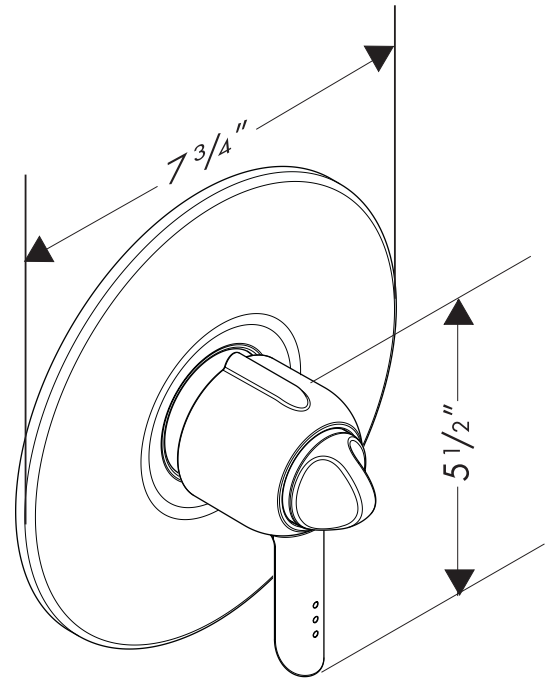

Trim, Stratos™ ThermoBalance™ III 06581XX0

Available in Chrome (00), Brushed Nickel (82)

Product Specification

Thermostatic temperature control

Independent temperature and volume control

Integrated 3-way diverter

100° safety stop

High temperature limit stop may be reset to comply with local plumbing codes

Set your preferred water temperature

Up to 6 gpm @ 44 psi

Requires rough 06624000 or 06628000

hansgrohe